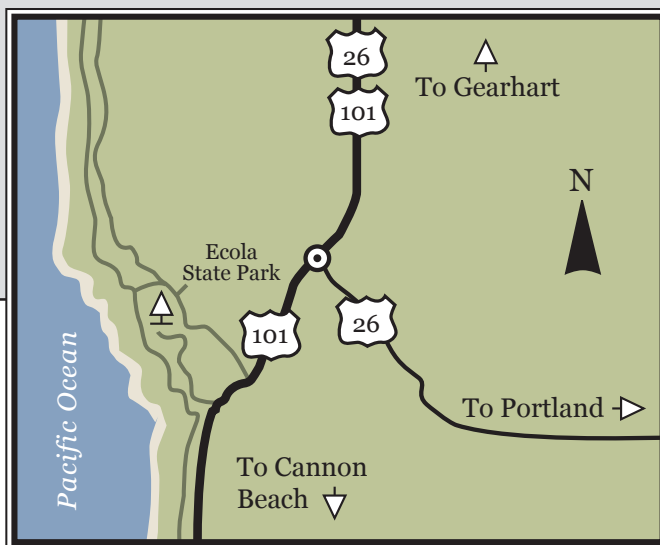

FOR RESERVATIONS
(800) 352-8034
(503) 738-7373

67 North Cottage Avenue
P.O. Box 2161
Gearhart, Oregon 97138

www.gearhartoceaninn.com

Driving directions to the Gearhart Ocean Inn

Gearhart Ocean Inn is located in the center of the village of Gearhart, just North of the intersection of Pacific Way and Cottage Avenue. Pacific Way intersects Highway 101 at a traffic light (at that intersection there is a Dairy Queen, a glass gallery, an office building and a gift gallery).

➤ **From Portland:** West on Hwy. 26 to Hwy. 101 (approx. 75 miles), North on Hwy 101 to Pacific Way (approx. 6 miles, 2 miles N. of Seaside), then West on Pacific Way. Four long blocks to blinking light (please, observe speed limit, the local police are very conscientious). Right at Cottage Avenue, go 50 feet (67 N. Cottage Ave.). Turn right into the driveway; you have arrived!

➤ **From Astoria:** South on Hwy. 101 (approx. 20 miles) to Pacific Way, then West on Pacific Way. Four long blocks to blinking light (please, observe speed limit, the local police are very conscientious). Right at Cottage Avenue, go 50 feet (67 N. Cottage Ave.). Turn right into the driveway; you have arrived!

➤ **From Cannon Beach:** North on Hwy. 101 to Pacific Way (approx. 10 miles, 2 miles North of Seaside), then West on Pacific Way. Four long blocks to blinking light (please, observe speed limit, the local police are very conscientious). Right at Cottage Avenue, go 50 feet (67 N. Cottage Ave.). Turn right into the driveway; you have arrived!